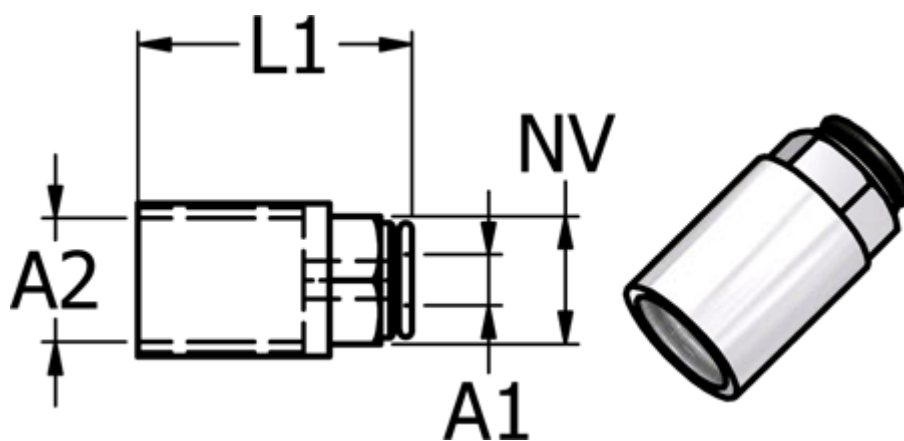

Data Sheet

Article number: 5867460184

Description: Metal fitting 746.018-4, Ø4 - G 1/8"
Push-in straight connector

Measures

Ext. hose diameter = 4	
L1	= 26.2
NV	= 10
Thread A2	= G 1/8"